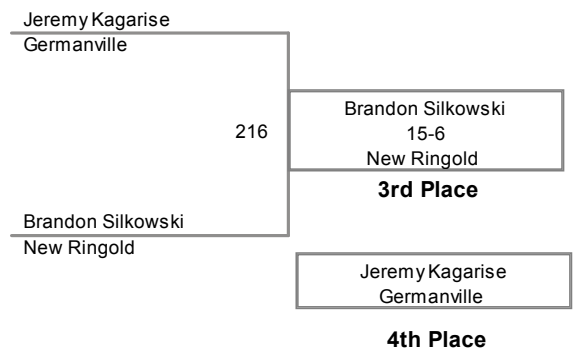

MAWA District
Open

125 Lbs

MAWA District
Open

135 Lbs

MAWA District
Open

142 Lbs

**MAWA District
Open**

150 Lbs

MAWA District
Open

158 Lbs

**MAWA District
Open**

167 Lbs

177 Lbs

190 Lbs

MAWA District
Open

220 Lbs

4th Place

MAWA District
Open

295 Lbs