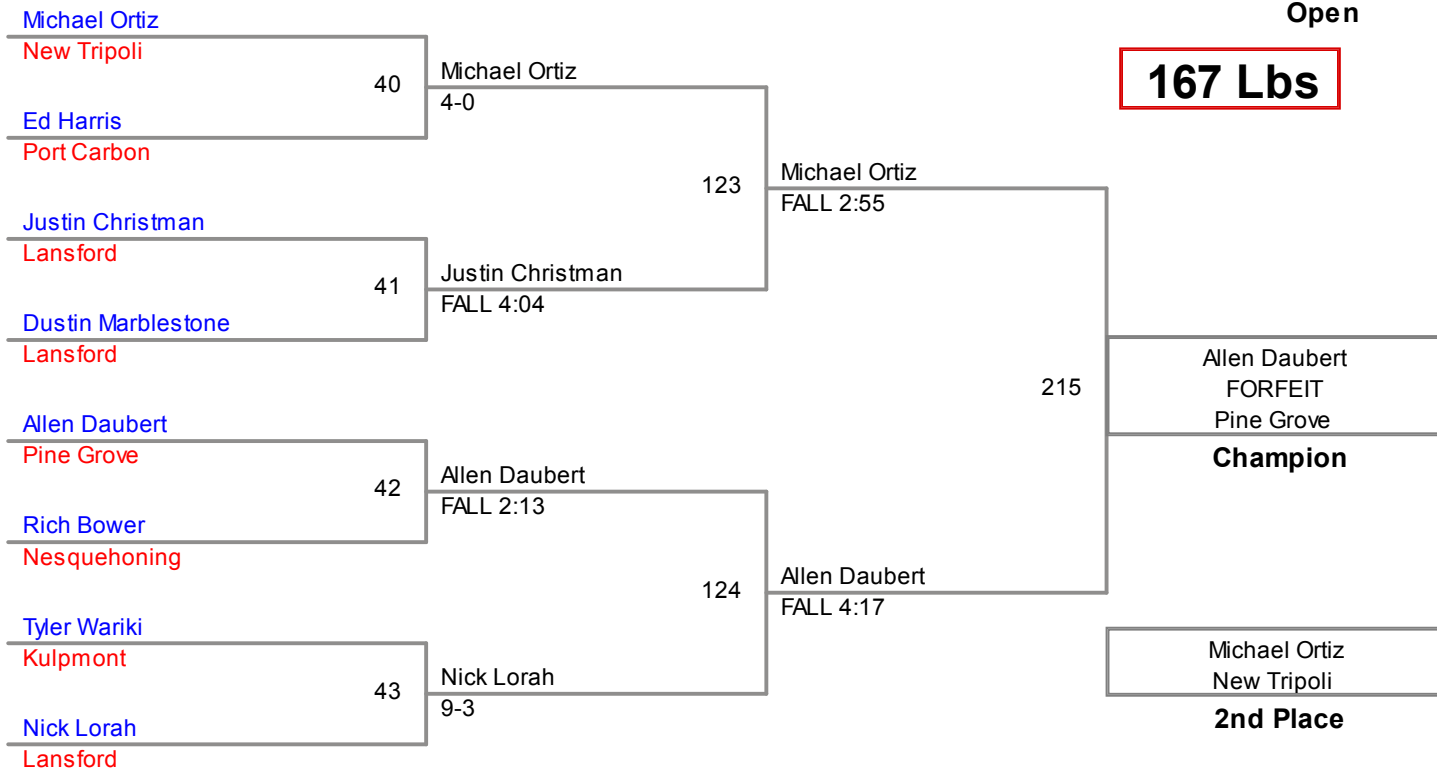

MAWA District
Open

125 Lbs

MAWA District
Open

135 Lbs

MAWA District
Open

142 Lbs

**MAWA District
Open**

150 Lbs

MAWA District
Open

158 Lbs

**MAWA District
Open**

167 Lbs

177 Lbs

190 Lbs

MAWA District
Open

220 Lbs

4th Place

MAWA District
Open

295 Lbs