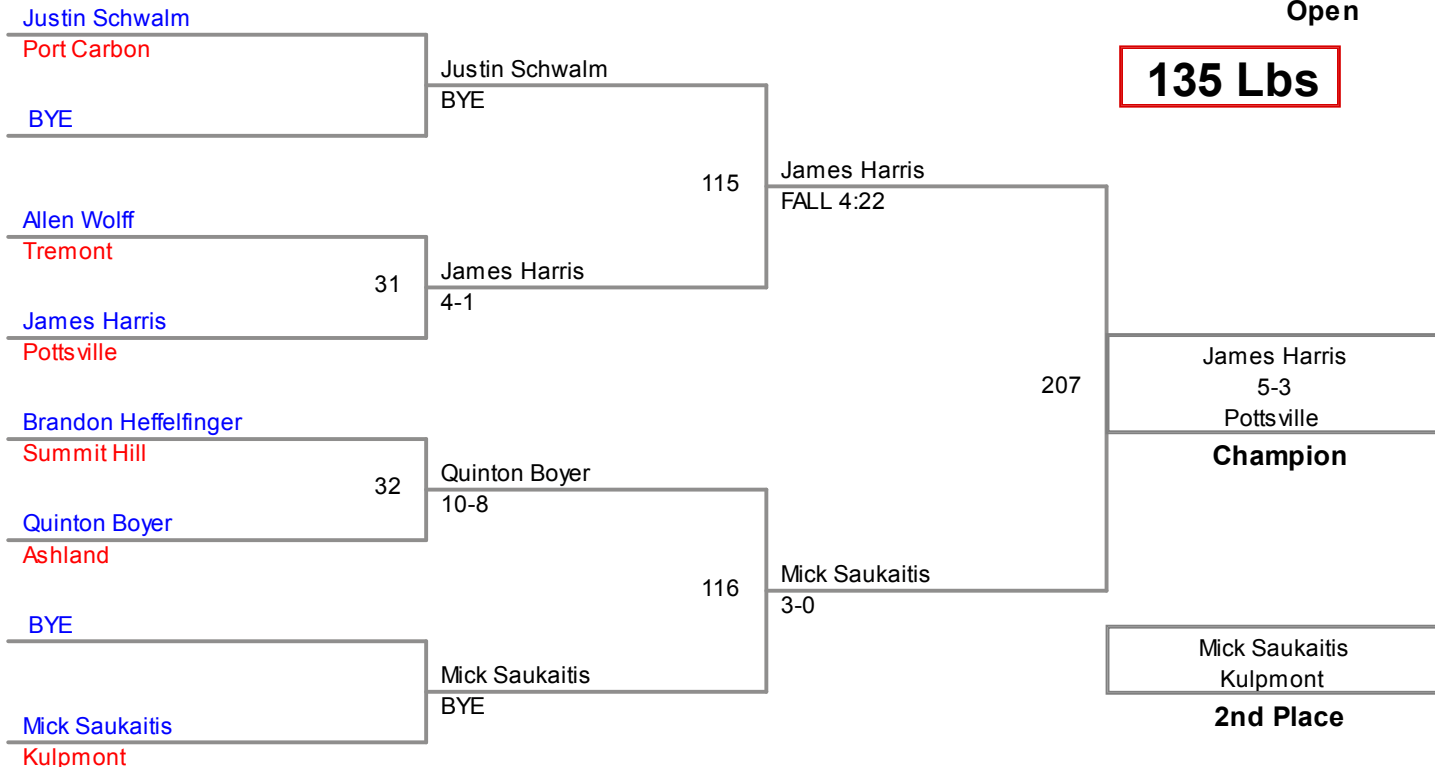

MAWA District
Open

125 Lbs

MAWA District
Open

135 Lbs

MAWA District
Open

142 Lbs

**MAWA District
Open**

150 Lbs

MAWA District
Open

158 Lbs

**MAWA District
Open**

167 Lbs

177 Lbs

190 Lbs

MAWA District
Open

220 Lbs

4th Place

MAWA District
Open

295 Lbs