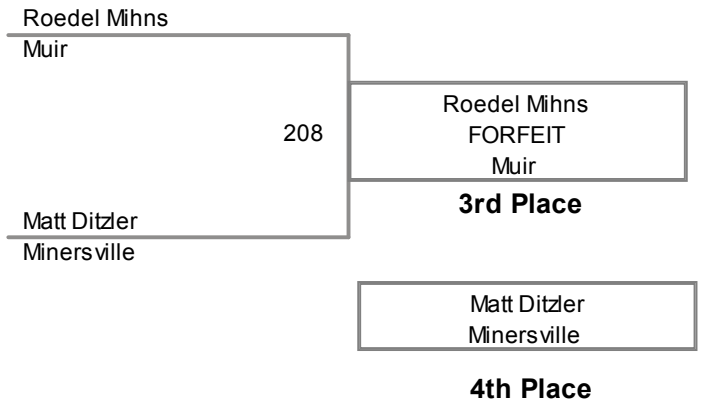

MAWA District
Open

125 Lbs

MAWA District
Open

135 Lbs

MAWA District
Open

142 Lbs

**MAWA District
Open**

150 Lbs

MAWA District
Open

158 Lbs

**MAWA District
Open**

167 Lbs

177 Lbs

190 Lbs

MAWA District
Open

220 Lbs

4th Place

MAWA District
Open

295 Lbs