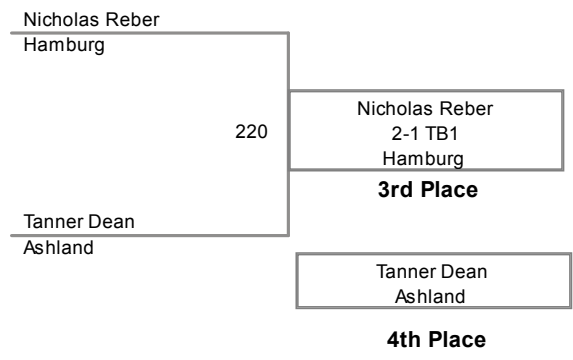

MAWA District
Open

158 Lbs

**MAWA District
Open**

167 Lbs

177 Lbs

190 Lbs

MAWA District
Open

220 Lbs

4th Place

MAWA District
Open

295 Lbs