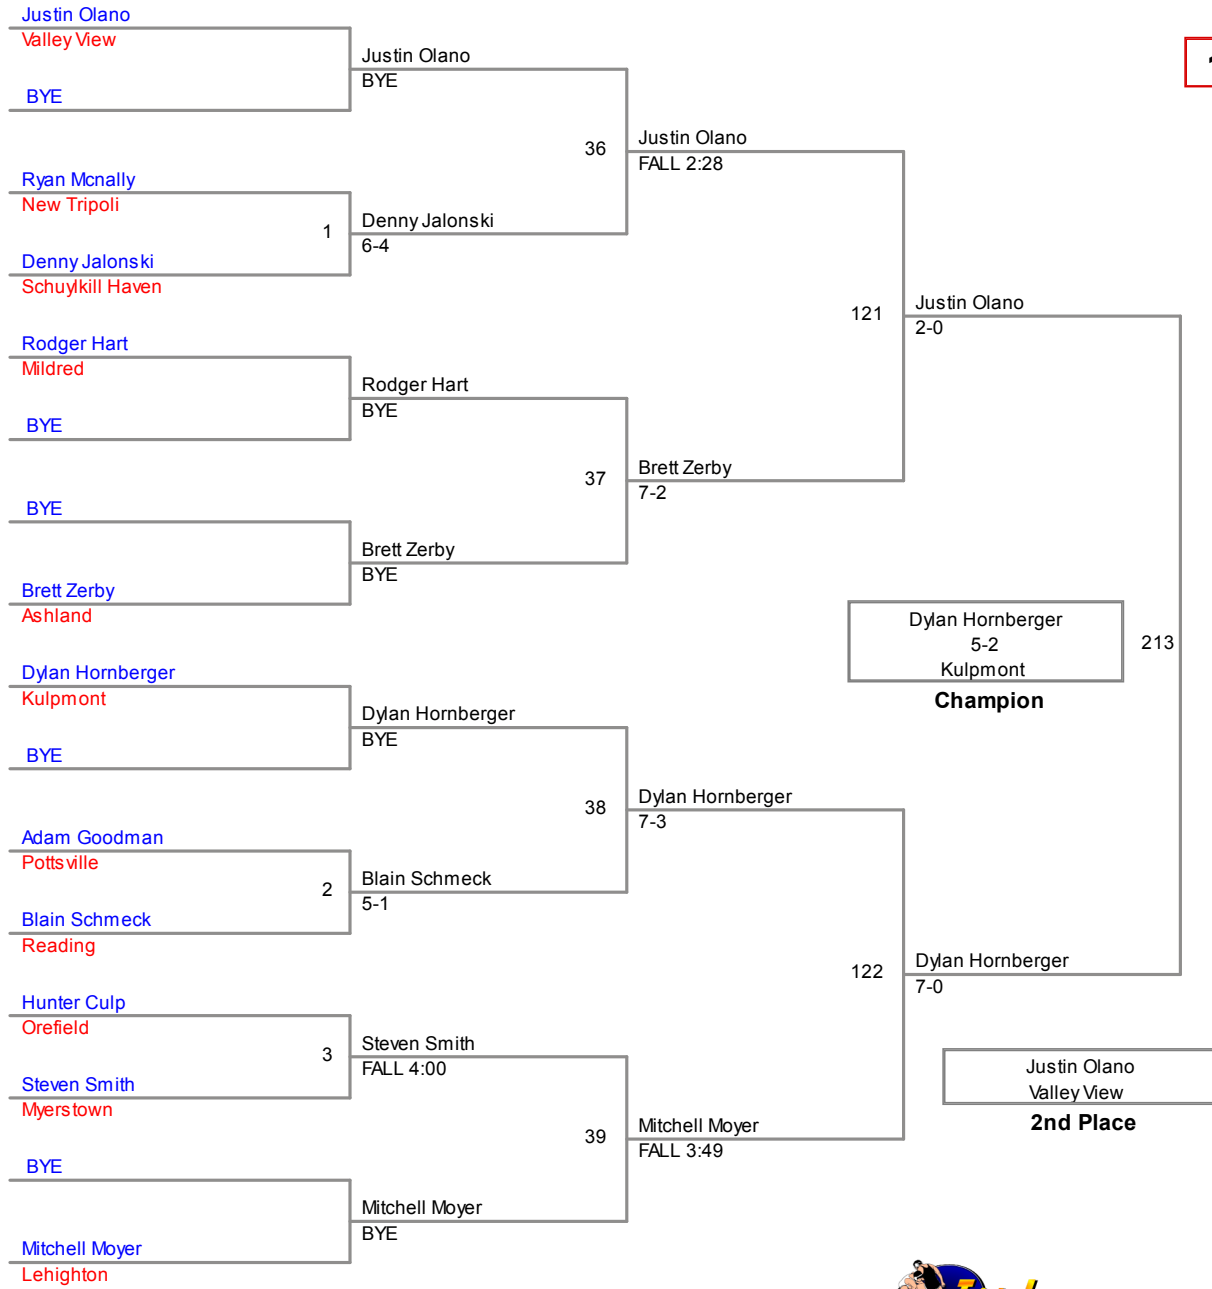

MAWA District
Open

125 Lbs

MAWA District
Open

135 Lbs

MAWA District
Open

142 Lbs

**MAWA District
Open**

150 Lbs

MAWA District
Open

158 Lbs

**MAWA District
Open**

167 Lbs

177 Lbs

190 Lbs

MAWA District
Open

220 Lbs

4th Place

MAWA District
Open

295 Lbs