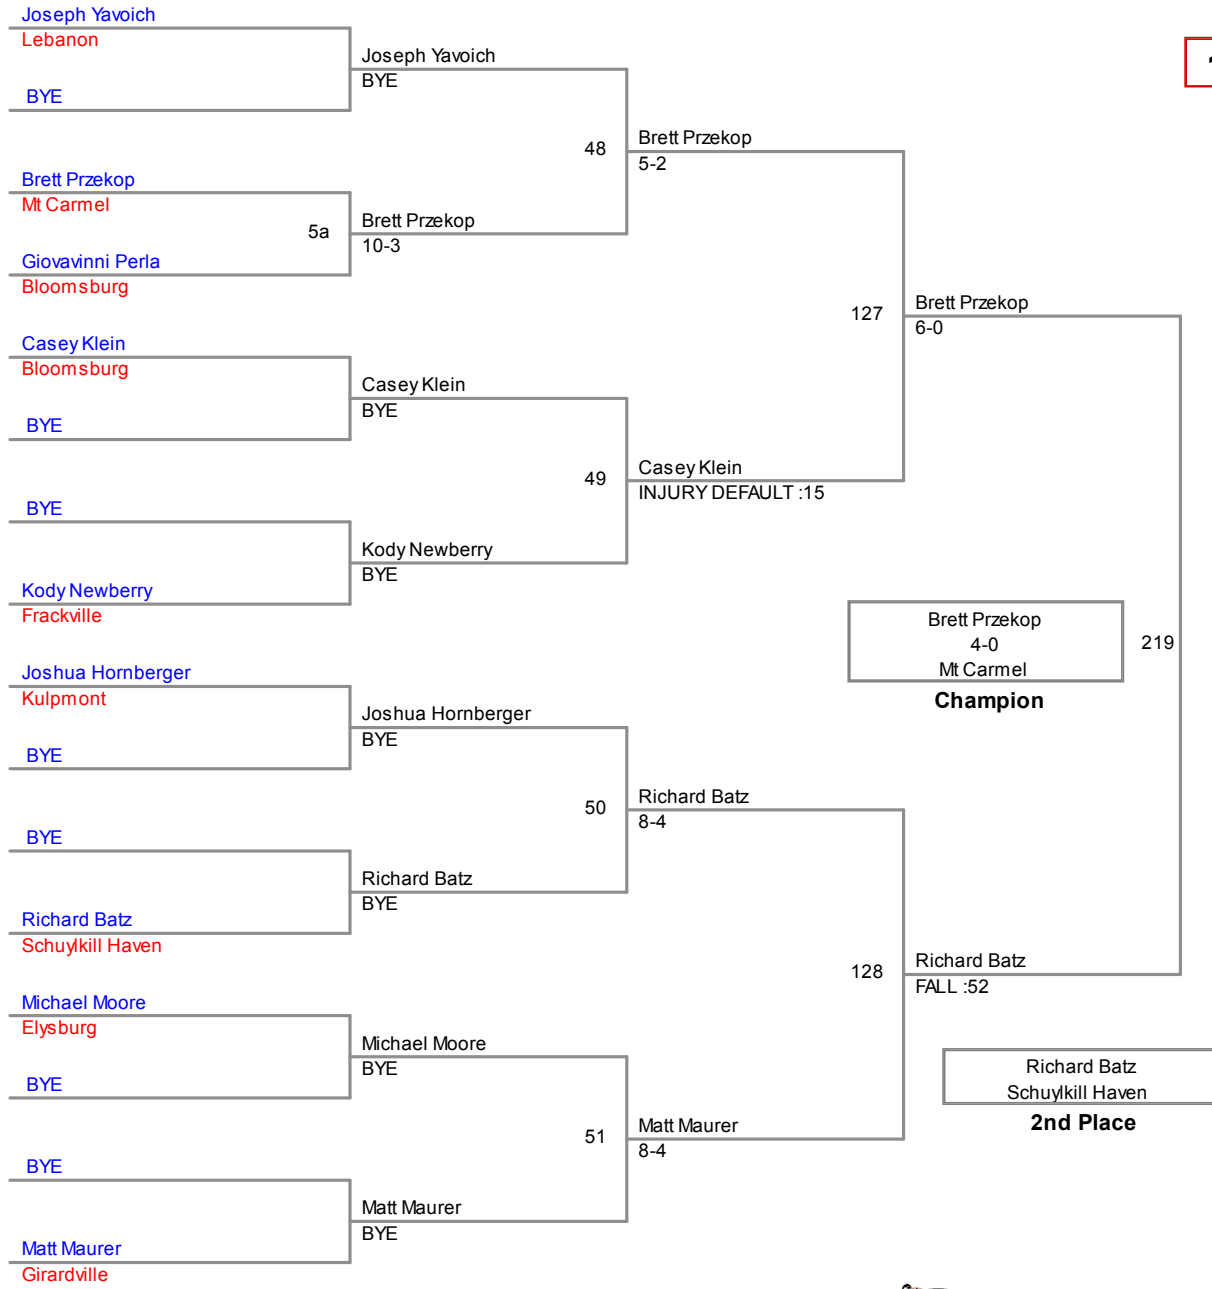

MAWA District
Open

158 Lbs

**MAWA District
Open**

167 Lbs

177 Lbs

190 Lbs

MAWA District
Open

220 Lbs

4th Place

MAWA District
Open

295 Lbs