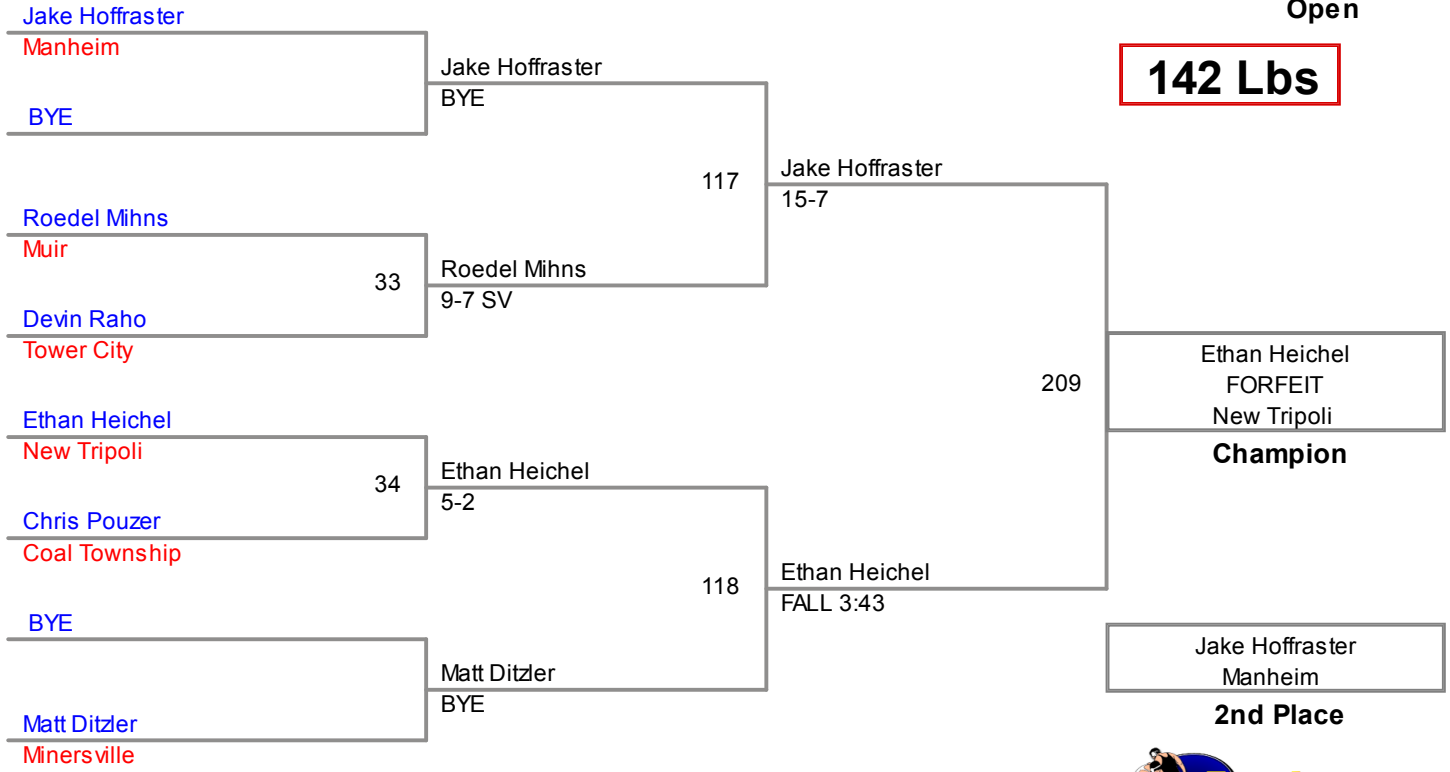

MAWA District
Open

125 Lbs

MAWA District
Open

135 Lbs

MAWA District
Open

142 Lbs

**MAWA District
Open**

150 Lbs

MAWA District
Open

158 Lbs

**MAWA District
Open**

167 Lbs

177 Lbs

190 Lbs

MAWA District
Open

220 Lbs

4th Place

MAWA District
Open

295 Lbs