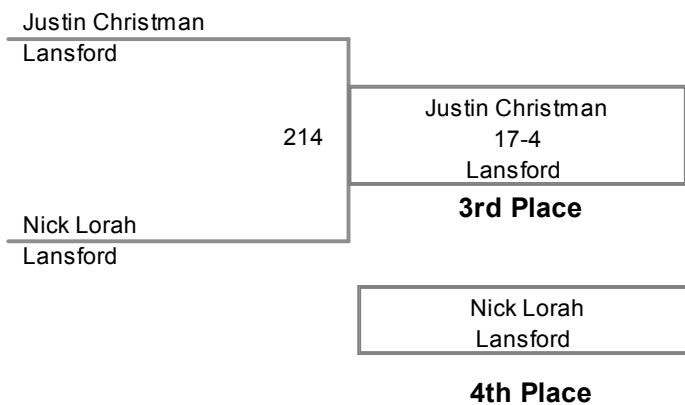

MAWA District
Open

125 Lbs

MAWA District
Open

135 Lbs

MAWA District
Open

142 Lbs

**MAWA District
Open**

150 Lbs

MAWA District
Open

158 Lbs

**MAWA District
Open**

167 Lbs

177 Lbs

190 Lbs

MAWA District
Open

220 Lbs

4th Place

MAWA District
Open

295 Lbs