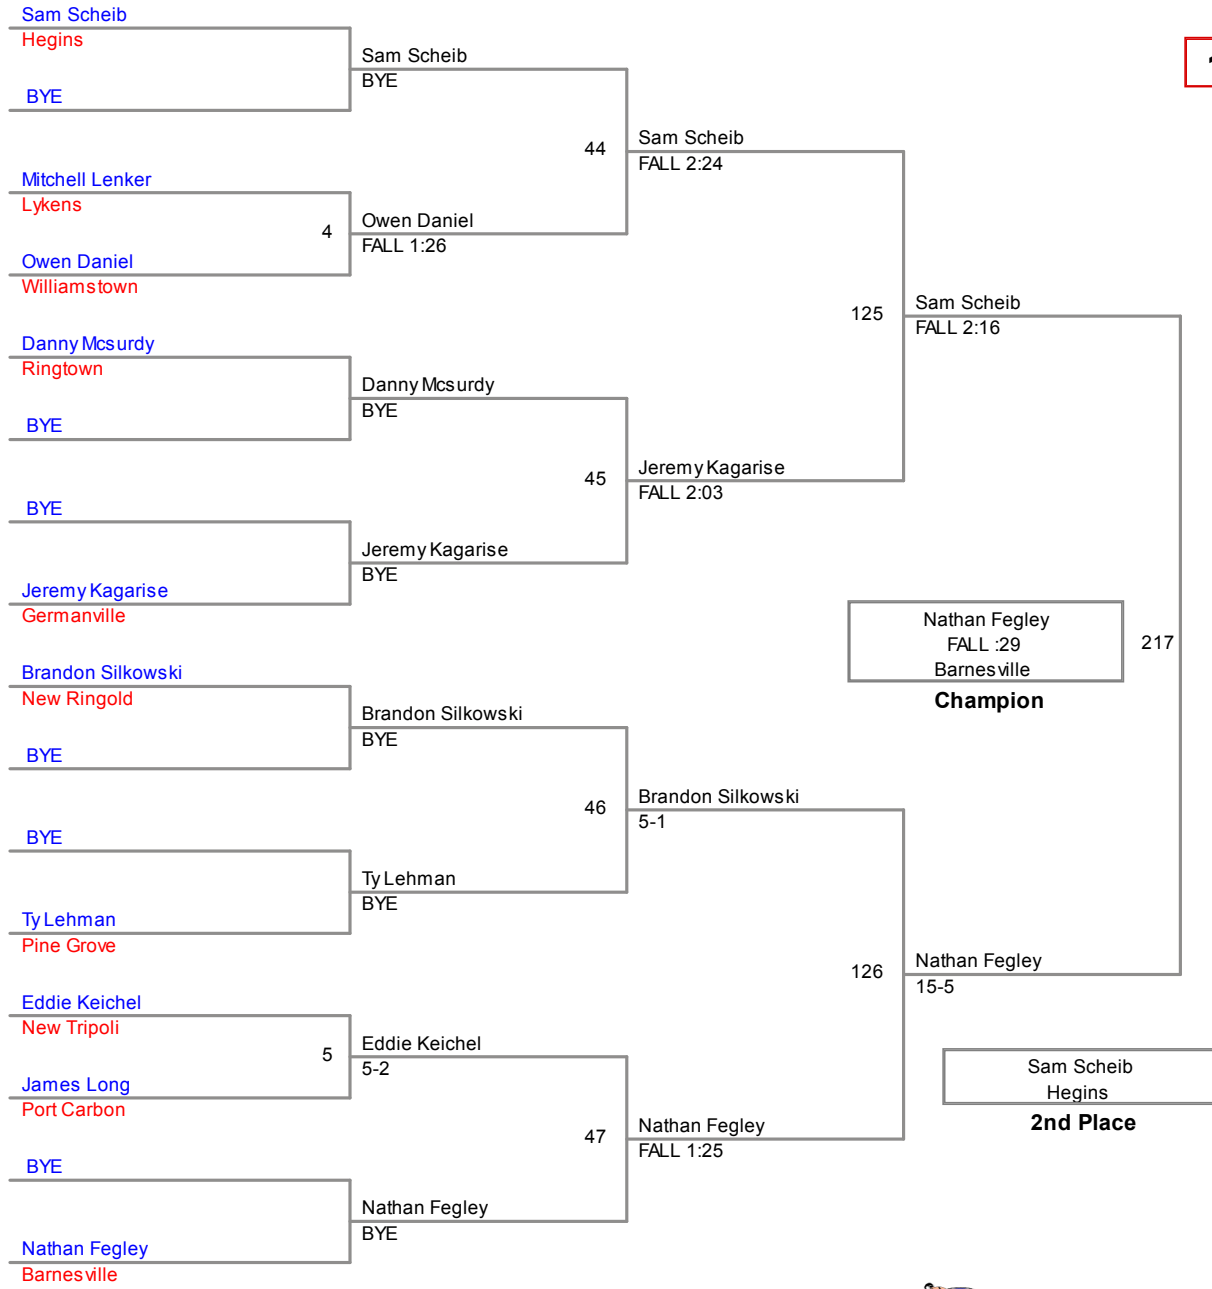

MAWA District
Open

158 Lbs

**MAWA District
Open**

167 Lbs

177 Lbs

190 Lbs

MAWA District
Open

220 Lbs

4th Place

MAWA District
Open

295 Lbs