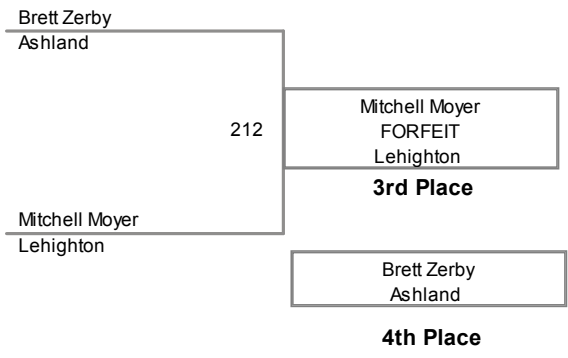

MAWA District
Open

125 Lbs

MAWA District
Open

135 Lbs

MAWA District
Open

142 Lbs

**MAWA District
Open**

150 Lbs

MAWA District
Open

158 Lbs

**MAWA District
Open**

167 Lbs

177 Lbs

190 Lbs

MAWA District
Open

220 Lbs

4th Place

MAWA District
Open

295 Lbs