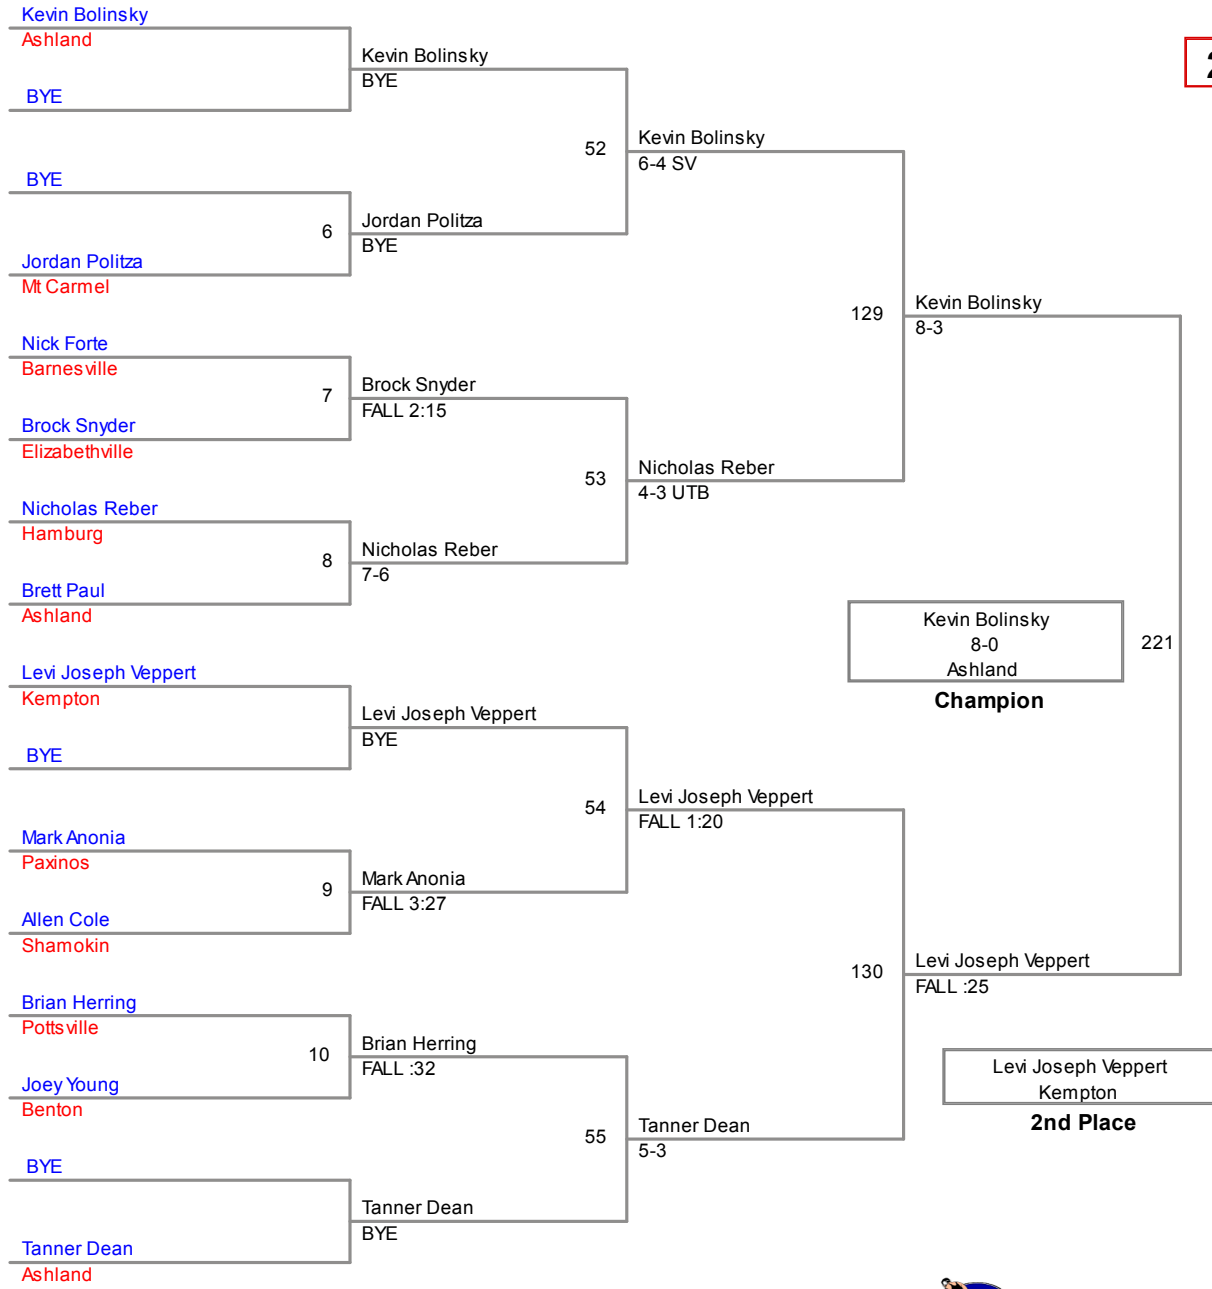

MAWA District
Open

158 Lbs

**MAWA District
Open**

167 Lbs

177 Lbs

190 Lbs

MAWA District
Open

220 Lbs

4th Place

MAWA District
Open

295 Lbs